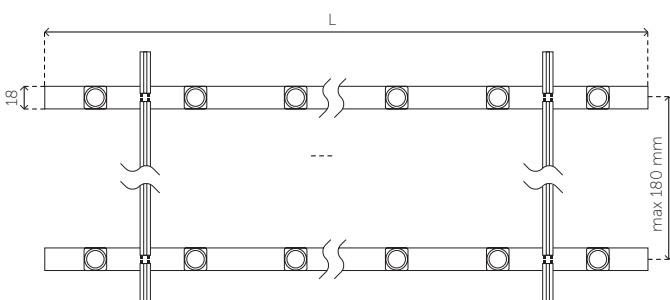

## Dimensions

# Specifications

Article name	Length	LED (pcs)	Input voltage	Power	Light output	Max. in serial connection	Efficacy
VDL-SN4T-9612	960mm	12	12V (DC)	10W	906lm	10	90 lm/W
VDL-SN4T-4806	480mm	6	12V (DC)	5W	453lm	10	90 lm/W