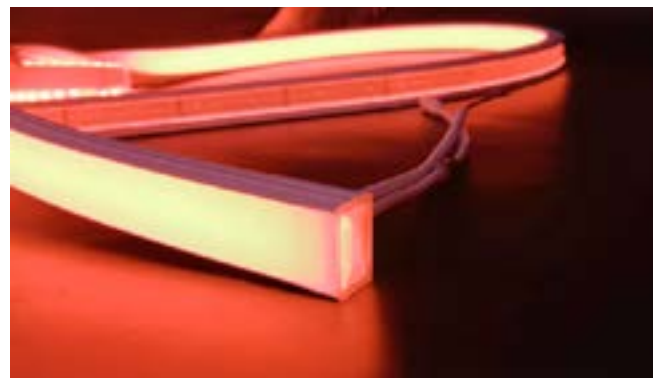

PIXEL NEONFLEX

VNL-F4025F-RGBW-DMX

Long flexible linear uniform illumination with RGBW pixel LED

Applications

- Illuminating building facades
- Accentuating buildings
- Event lighting and decoration
- Illuminated signage
- Landscape illumination
- Lighting art installations

Key features

Long run
20 m
seamless

Large form
40x25 mm

2 part design
silicon tube
+ led strip

Perfect homogeneity
no dark spots
no visible dots

IP 68
protection

Description

- Linear lighting fixture with extremely long and continuous seamless line with RGBW pixel LED, 120 LED/m
- 40mm width with top bending possibilities, suitable for both straight and curved building lines with all kinds of curvatures.
- Outdoor fixture, fully IP68 encapsulated. UV, water and dust proof.
- Vivid color for both primary and secondary colors, with built-in DMX decoder. Easy to control and program.
- Length up to 20m without seam visible.
- Patent-pending 2 parts design, enabling excellent homogeneity, with minimum brightness and color degradation across long distance.
- Easy surface mounting, either to keep a straight-line with an aluminium profile or to perfectly follow a desired building curvature with metal clips.
- Innovative pre-assembled cable with IP68 connections towards the back, without visual disturbance at the front, while ensuring long distance signal integrity.
- Low voltage 24V DC, low power consumption, high efficiency and minimal degradation over time.
- Custom made length and LED color or skin colors are available.

Physical

- **Length** 20 m (cuttable)
- **Width** 40 mm
- **Depth** 25 mm
- **Min. section distance** 100 mm pitch
- **Operating temperature** -20°C - +60°C

Compliance

Diffusive silicon tube

IP 68 LED strip with build-in cables