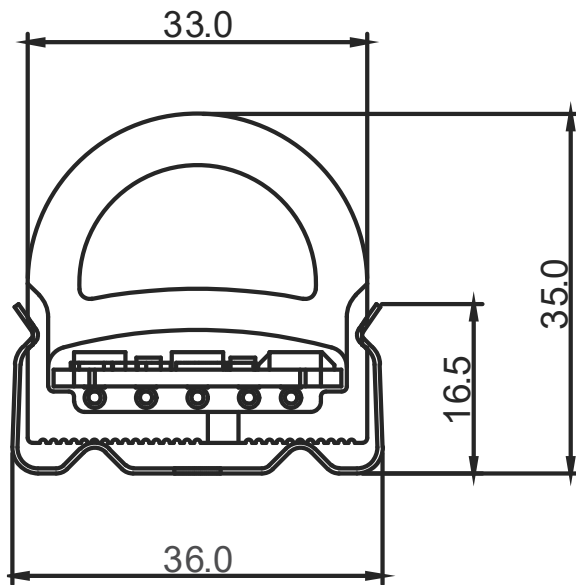

Installation accessories

VNL-3D35C-24-SC

- Steel clip
- Length of 30mm