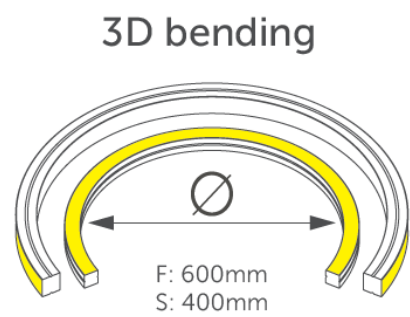

## VNL-3D35C-24

3D bending 35mm wide linear light

Curved surface

24V(DC)

## Optimal 35 mm width

- Commanding attention from afar, with bold, dot less light that delivers flawless impact up close.