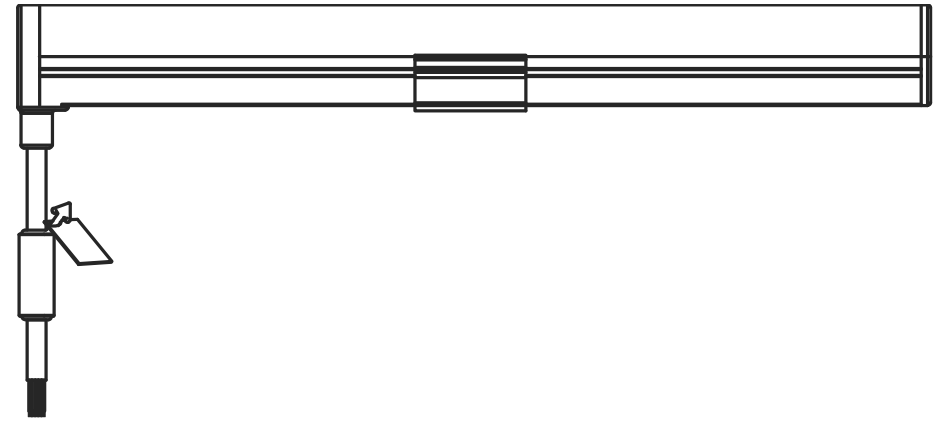

End cap options

IP67

Suitable for most use cases. The end cap fits into the aluminum profile